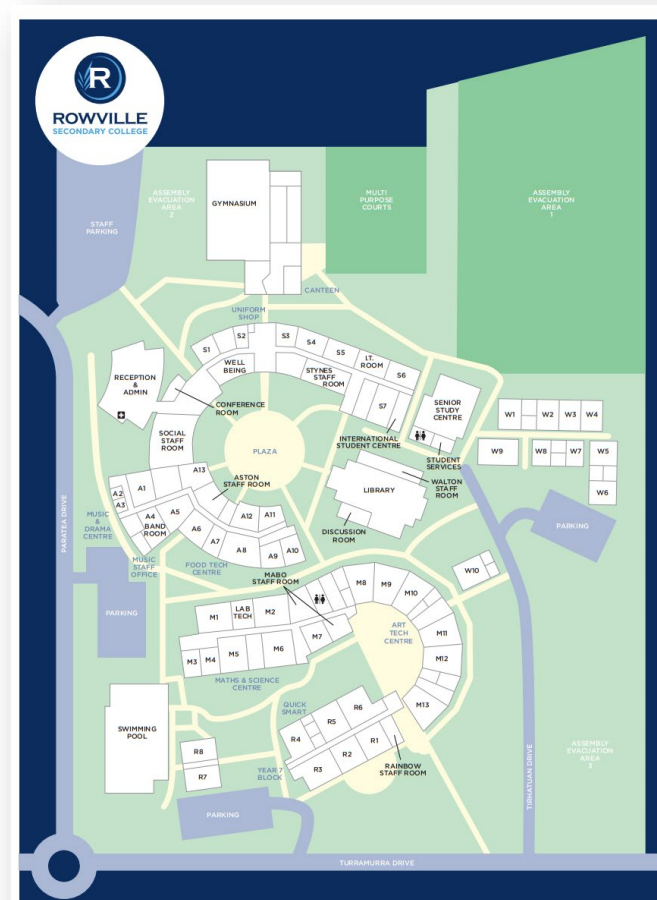

ROWVILLE SECONDARY COLLEGE - WESTERN CAMPUS

[Download school maps](#)

rowvillesc.vic.edu.au

ROWVILLE
SECONDARY COLLEGE